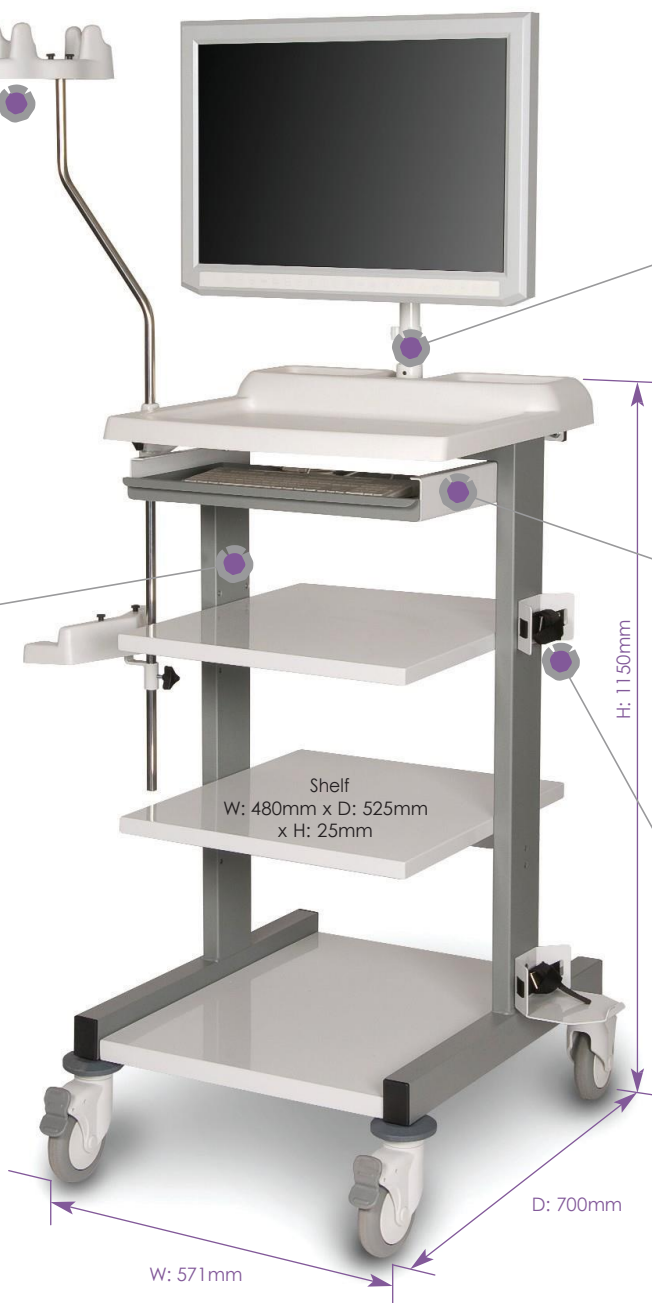

# Flexible Endoscopy CartOPF-1

Twin Scope Holder  
(optional)

Range of Monitor Posts or  
Articulating Arms available  
(optional)

Sterile Water  
Bottle Holder  
(optional)

Keyboard Drawer  
W: 460mm x D: 230mm  
x H: 60mm  
(standard)

Pushing Handle  
(standard)

Multi Size Gas  
Bottle Holder  
(optional)

# Flexible Endoscopy Cart OPF-1

The Flexible Endoscopy Cart OPF-1 has been designed to suit all budgets and is compatible with most Olympus, Pentax and Fuji equipment.

Supplied as standard with 2 adjustable equipment shelves, 1 keyboard drawer, a large pushing handle, ABS top tray, 6 way socket outlet and 4 x 5" castors with full buffering system (2 lockable). The cart can be fully customised with any of the optional accessory items listed below.

**Cart weight:** 42kg