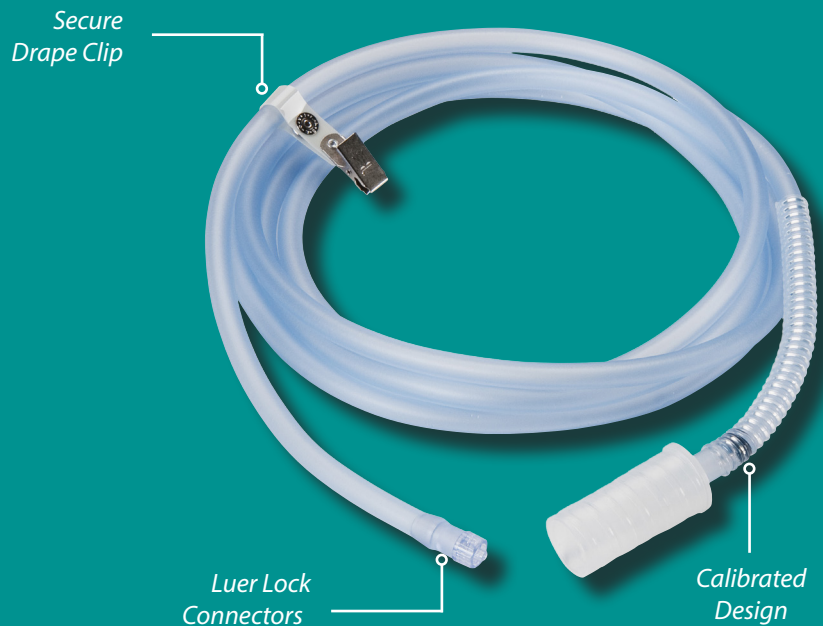

PlumePort™ SEO

Laparoscopic Plume Filtration Device

Features:

Controlled Management

of plume throughout the
surgical procedure

Universal Connection

Standard luer lock fitting and
connects to most surgical
plume evacuators

Easy to Use

Latex free sterile tubing

PlumePort™ SEO easily connects to standard trocars to safely remove the surgical plume during laparoscopy. Utilizing available surgical plume evacuators and coupling it with this calibrated device, the PlumePort SEO provides fast and safe plume management while maintaining peritoneal distention without OR personnel interaction.

www.buffalofilter.com

Technical Information

Flow Rate

ViroVac on Medium	(8.3 lpm)
PlumeSafe™ TURBO (60%)	(5.1 lpm)
PlumeSafe™ TURBO (40% in TURBO mode)	(9.2 lpm)

Made in USA

Product Ordering Information

Catalog Number:

PP012SEO 12 Per Carton

PlumePort™ SEO Laparoscopic Plume Filtration Device

Protecting healthcare workers and patients from the hazards of surgical smoke plume is particularly challenging when performing laparoscopic procedures. As plume begins to build within the peritoneal cavity, visibility concerns add to the safety hazards associated with surgical smoke plume. PlumePort SEO is a laparoscopic plume filtration device that utilizes available surgical plume evacuators and easily connects to standard trocars to safely remove the surgical plume during laparoscopy.